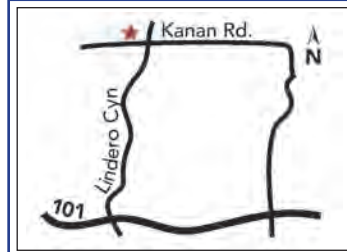

St. Maximilian Kolbe
5801 Kanan Rd.
Westlake Village, CA 91362
Ph: (818) 991-3915