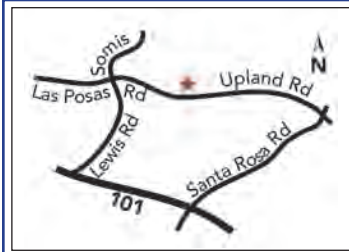

Padre Serra
5205 Upland Rd.
Camarillo, CA 93012
Ph: (805) 482-6417