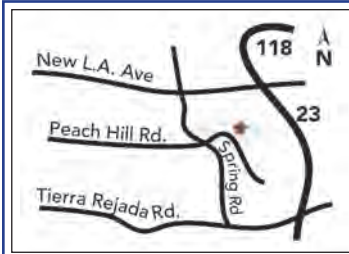

# PARTICIPATING PARISHES

**Holy Cross**  
 13955 Peach Hill Rd.  
 Moorpark, CA 93021  
 Ph: (805) 529-1397

**St. Mary Magdalen**  
 Corner of Las Posas & Crestview  
 Camarillo, CA 93010  
 Ph: (805) 484-0532

**Our Lady of the Assumption**  
 3175 Telegraph Rd.  
 Ventura, CA 93003  
 Ph: (805) 642-7966

**St. Maximilian Kolbe**  
 5801 Kanan Rd.  
 Westlake Village, CA 91362  
 Ph: (818) 991-3915

**Padre Serra**  
 5205 Upland Rd.  
 Camarillo, CA 93012  
 Ph: (805) 482-6417