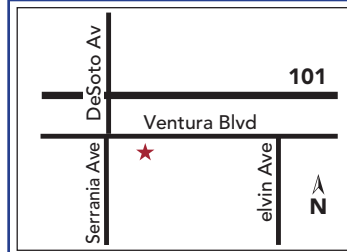

St. Mel
20870 Ventura Blvd.
Woodland Hills, CA 91364
Ph: (818) 340-6020