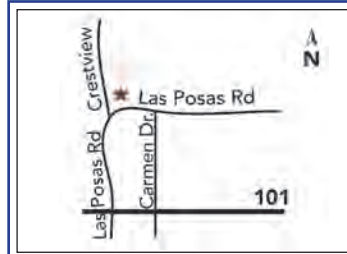

# PARTICIPATING PARISHES

**Holy Cross**  
 13955 Peach Hill Rd.  
 Moorpark, CA 93021  
 Ph: (805) 529-1397

**St. Mary Magdalen**  
 Corner of Las Posas & Crestview  
 Camarillo, CA 93010  
 Ph: (805) 484-0532

**Our Lady of the Assumption**  
 3175 Telegraph Rd.  
 Ventura, CA 93003  
 Ph: (805) 642-7966

**St. Maximilian Kolbe**  
 5801 Kanan Rd.  
 Westlake Village, CA 91362  
 Ph: (818) 991-3915

**Padre Serra**  
 5205 Upland Rd.  
 Camarillo, CA 93012  
 Ph: (805) 482-6417