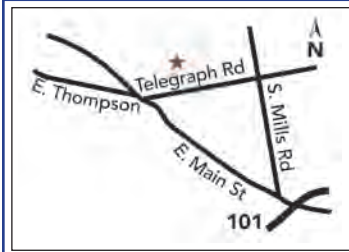

# PARTICIPATING PARISHES

**Holy Cross**  
 13955 Peach Hill Rd.  
 Moorpark, CA 93021  
 Ph: (805) 529-1397

**St. Mary Magdalen**  
 Corner of Las Posas & Crestview  
 Camarillo, CA 93010  
 Ph: (805) 484-0532